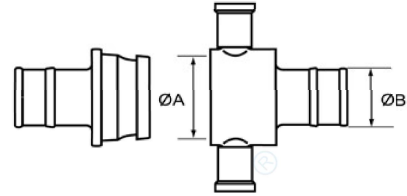

Male Adaptors

Description	ØA	ØB	Stock Ref No.
2½" INST Male	65	1" BSP Male	ADG001024
2½" INST Male	65	1½" BSP Male	ADG001026
2½" INST Male	65	2" BSP Male	ADG001028
2½" INST Male	65	2½" BSP Male	ADG001029
2½" INST Male	65	1" BSP Female	ADG001004
2½" INST Male	65	1½" BSP Female	ADG001006
2½" INST Male	65	2" BSP Female	ADG001008
2½" INST Male	65	2½" BSP Female	ADG001009
2½" INST Male	65	2½" INST Male	ADG000002

1½” INSTANTANEOUS COUPLINGS & ADAPTORS

Delivery Hose Coupling

Description	ØA	ØB	Stock Ref No.
1½” INST x 38mm Hose Tail	1½”	38	COG020038

Female Adaptors

Description	ØA	ØB	Stock Ref No.
1½” INST Female	38	1½” BSP Male	ADG021066
1½” INST Female	38	2” BSP Male	ADG021068
1½” INST Female	38	1½” BSP Female	ADG021046
1½” INST Female	38	2” BSP Female	ADG021048