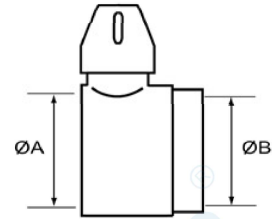

2½" INSTANTANEOUS ADAPTORS

Female Adaptors

Description	ØA	ØB	Stock Ref No.
2½" INST Female	65	1" BSP Male	ADG001064
2½" INST Female	65	1½" BSP Male	ADG001066
2½" INST Female	65	2" BSP Male	ADG001068
2½" INST Female	65	2½" BSP Male	ADG001069
2½" INST Female	65	1½" BSP Female	ADG001046
2½" INST Female	65	2" BSP Female	ADG001048
2½" INST Female	65	2½" BSP Female	ADG001049
2½" INST Female	65	2½" INST Female	ADG000001