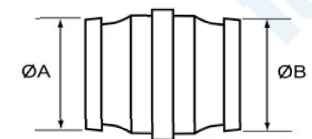

Male Adaptors

Description	ØA	ØB	Stock Ref No.
2½" INST Male	65	1" BSP Male	ADG001024
2½" INST Male	65	1½" BSP Male	ADG001026
2½" INST Male	65	2" BSP Male	ADG001028
2½" INST Male	65	2½" BSP Male	ADG001029
2½" INST Male	65	1" BSP Female	ADG001004
2½" INST Male	65	1½" BSP Female	ADG001006
2½" INST Male	65	2" BSP Female	ADG001008
2½" INST Male	65	2½" BSP Female	ADG001009
2½" INST Male	65	2½" INST Male	ADG000002