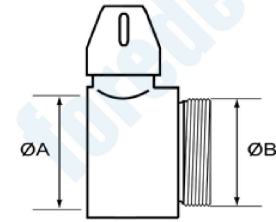

2½" INSTANTANEOUS ADAPTORS

Female Adaptors

Description	ØA	ØB	Stock Ref No.
2½" INST Female	65	1" BSP Male	ADG001064
2½" INST Female	65	1½" BSP Male	ADG001066
2½" INST Female	65	2" BSP Male	ADG001068
2½" INST Female	65	2½" BSP Male	ADG001069
2½" INST Female	65	1½" BSP Female	ADG001046
2½" INST Female	65	2" BSP Female	ADG001048
2½" INST Female	65	2½" BSP Female	ADG001049
2½" INST Female	65	2½" INST Female	ADG000001