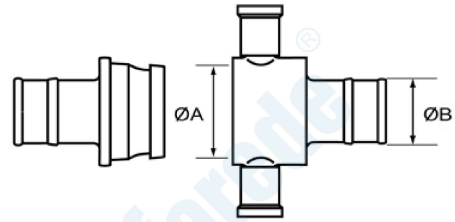

2½” INSTANTANEOUS COUPLINGS

Delivery Hose Coupling

Description	ØA	ØB	Stock Ref No.
2½” INST x 25mm Hose Tail	2½”	25	COG000025
2½” INST x 38mm Hose Tail	2½”	38	COG000038
2½” INST x 45mm Hose Tail	2½”	45	COG000045
2½” INST x 52mm Hose Tail	2½”	52	COG000052
2½” INST x 64mm Hose Tail	2½”	64	COG000064
2½” INST x 70mm Hose Tail	2½”	70	COG000070

Blank Cap & Chain

Description	ØA	Stock Ref No.
2½” INST Blank Cap	65	BLG000100
2½” INST Blank Plug	65	BLG000200

Sealing Ring & Spares

Description	Stock Ref No.
2½” INST Washers	XWS000003

2½" INSTANTANEOUS ADAPTORS

1½” INSTANTANEOUS COUPLINGS & ADAPTORS

Delivery Hose Coupling

Description	ØA	ØB	Stock Ref No.
1½” INST x 38mm Hose Tail	1½”	38	COG020038

Female Adaptors

Description	ØA	ØB	Stock Ref No.
1½” INST Female	38	1½” BSP Male	ADG021066
1½” INST Female	38	2” BSP Male	ADG021068
1½” INST Female	38	1½” BSP Female	ADG021046
1½” INST Female	38	2” BSP Female	ADG021048