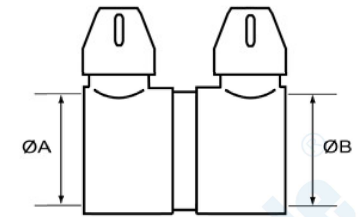

2½" INSTANTANEOUS ADAPTORS

Female Adaptors

Description	ØA	ØB	Stock Ref No.
2½" INST Female	65	1" BSP Male	ADG001064
2½" INST Female	65	1½" BSP Male	ADG001066
2½" INST Female	65	2" BSP Male	ADG001068
2½" INST Female	65	2½" BSP Male	ADG001069
2½" INST Female	65	1½" BSP Female	ADG001046
2½" INST Female	65	2" BSP Female	ADG001048
2½" INST Female	65	2½" BSP Female	ADG001049
2½" INST Female	65	2½" INST Female	ADG000001