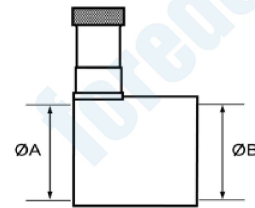

1½” INSTANTANEOUS COUPLINGS & ADAPTORS

Delivery Hose Coupling

Description	ØA	ØB	Stock Ref No.
1½” INST x 38mm Hose Tail	1½”	38	COG020038

Female Adaptors

Description	ØA	ØB	Stock Ref No.
1½” INST Female	38	1½” BSP Male	ADG021066
1½” INST Female	38	2” BSP Male	ADG021068
1½” INST Female	38	1½” BSP Female	ADG021046
1½” INST Female	38	2” BSP Female	ADG021048