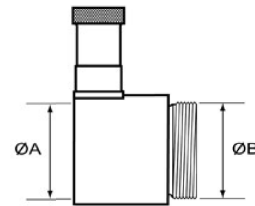

1½” INSTANTANEOUS COUPLINGS & ADAPTORS

Delivery Hose Coupling

Description	ØA	ØB	Stock Ref No.
1½” INST x 38mm Hose Tail	1½”	38	COG020038

Female Adaptors

Description	ØA	ØB	Stock Ref No.
1½” INST Female	38	1½” BSP Male	ADG021066
1½” INST Female	38	2” BSP Male	ADG021068
1½” INST Female	38	1½” BSP Female	ADG021046
1½” INST Female	38	2” BSP Female	ADG021048