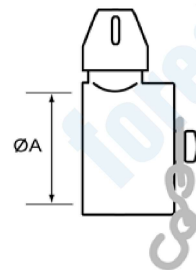

2½” INSTANTANEOUS COUPLINGS

Delivery Hose Coupling

Description	ØA	ØB	Stock Ref No.
2½” INST x 25mm Hose Tail	2½”	25	COG000025
2½” INST x 38mm Hose Tail	2½”	38	COG000038
2½” INST x 45mm Hose Tail	2½”	45	COG000045
2½” INST x 52mm Hose Tail	2½”	52	COG000052
2½” INST x 64mm Hose Tail	2½”	64	COG000064
2½” INST x 70mm Hose Tail	2½”	70	COG000070

Blank Cap & Chain

Description	ØA	Stock Ref No.
2½” INST Blank Cap	65	BLG000100
2½” INST Blank Plug	65	BLG000200

Sealing Ring & Spares

Description	Stock Ref No.
2½” INST Washers	XWS000003

2½" INSTANTANEOUS ADAPTORS

Female Adaptors

Description	ØA	ØB	Stock Ref No.
2½" INST Female	65	1" BSP Male	ADG001064
2½" INST Female	65	1½" BSP Male	ADG001066
2½" INST Female	65	2" BSP Male	ADG001068
2½" INST Female	65	2½" BSP Male	ADG001069
2½" INST Female	65	1½" BSP Female	ADG001046
2½" INST Female	65	2" BSP Female	ADG001048
2½" INST Female	65	2½" BSP Female	ADG001049
2½" INST Female	65	2½" INST Female	ADG000001

1½” INSTANTANEOUS COUPLINGS & ADAPTORS

Delivery Hose Coupling

Description	ØA	ØB	Stock Ref No.
1½” INST x 38mm Hose Tail	1½”	38	COG020038

Female Adaptors

Description	ØA	ØB	Stock Ref No.
1½” INST Female	38	1½” BSP Male	ADG021066
1½” INST Female	38	2” BSP Male	ADG021068
1½” INST Female	38	1½” BSP Female	ADG021046
1½” INST Female	38	2” BSP Female	ADG021048